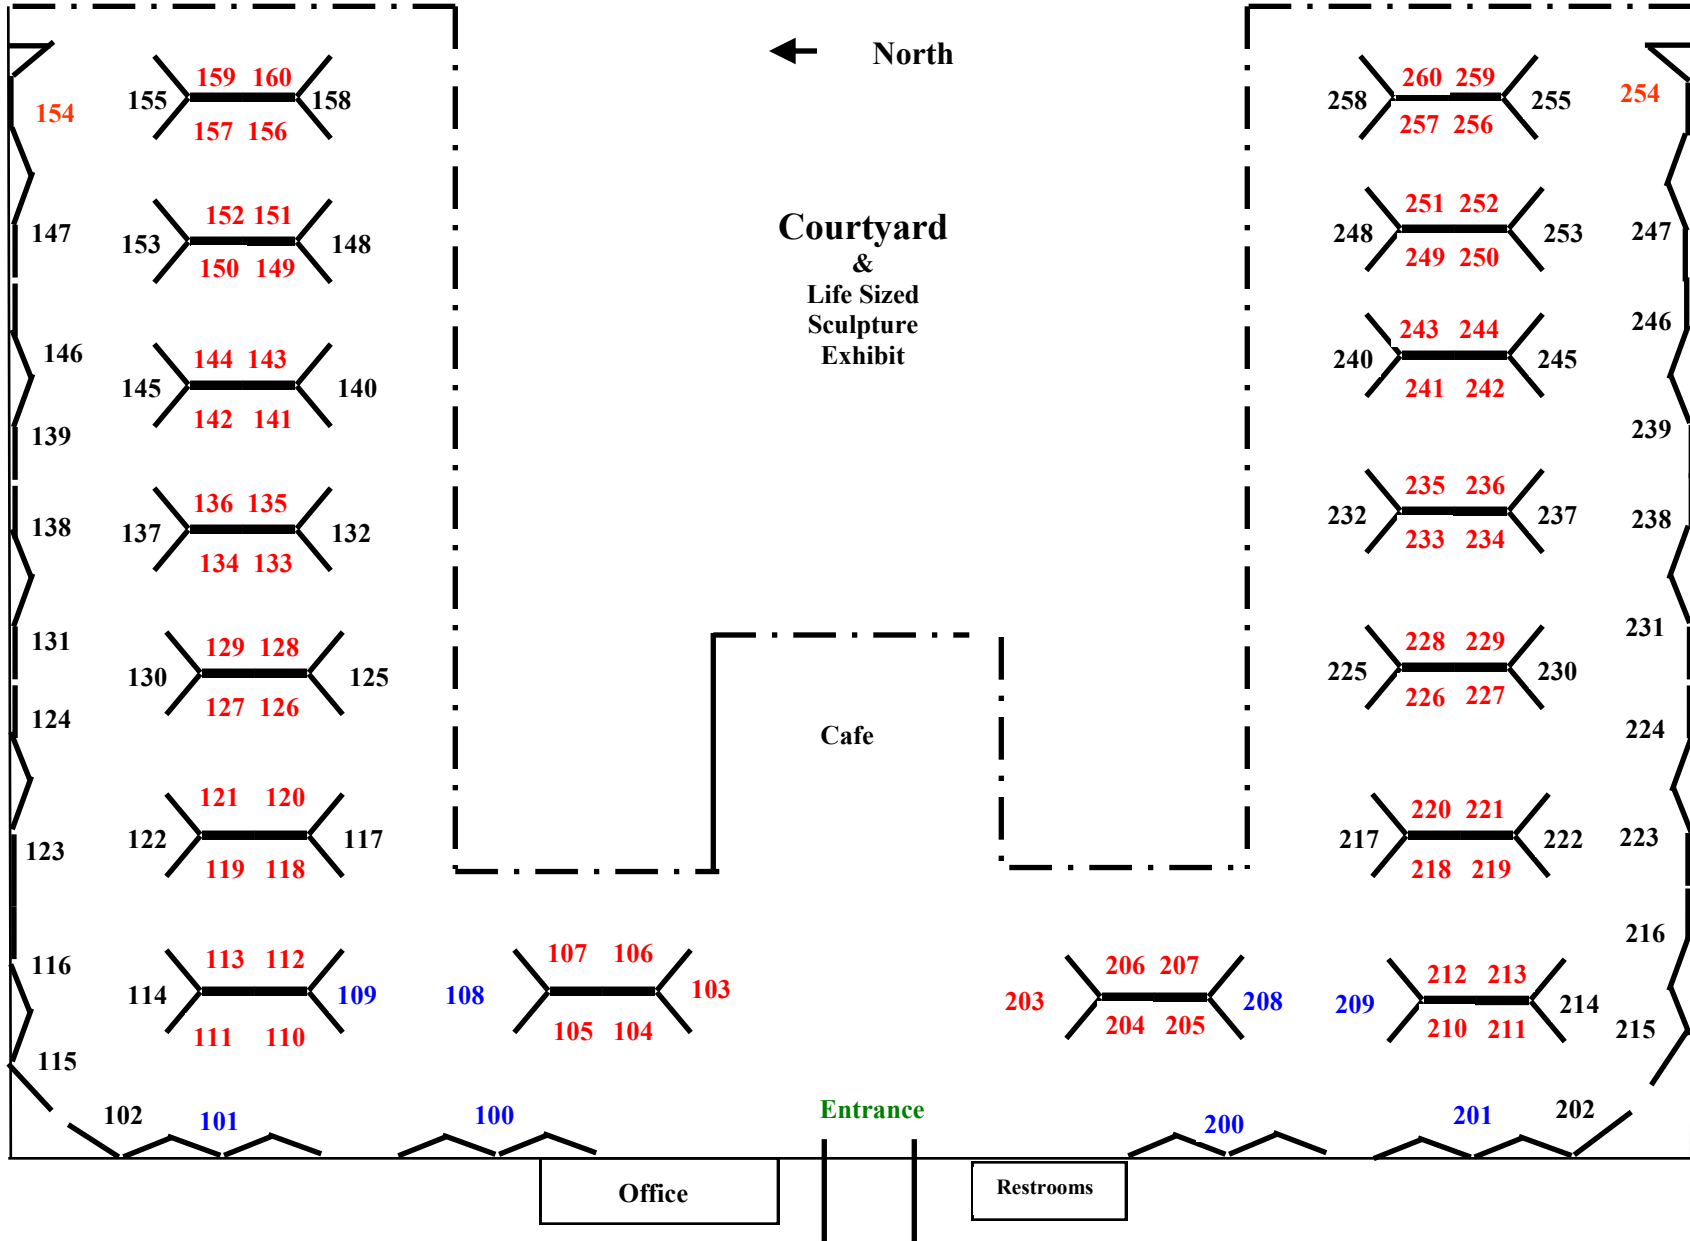

Hayden Rd.

Mayo Blvd.

Floor Plan for Celebration of Fine Art

Not To Scale use for location position only. Each studio has two walls provided by CFA. Each wall is 8' high x 12' long with the exception of 254 & 154 which have 3, 12' walls. — · — Broken lines are open flaps which close at night or in bad weather.

Studio Fees: Red Studio fee is \$2,700.00, Black Studio fee is \$2,550.00, Blue Studio fee \$2,550.00 + 715.00 per extra wall adjacent.