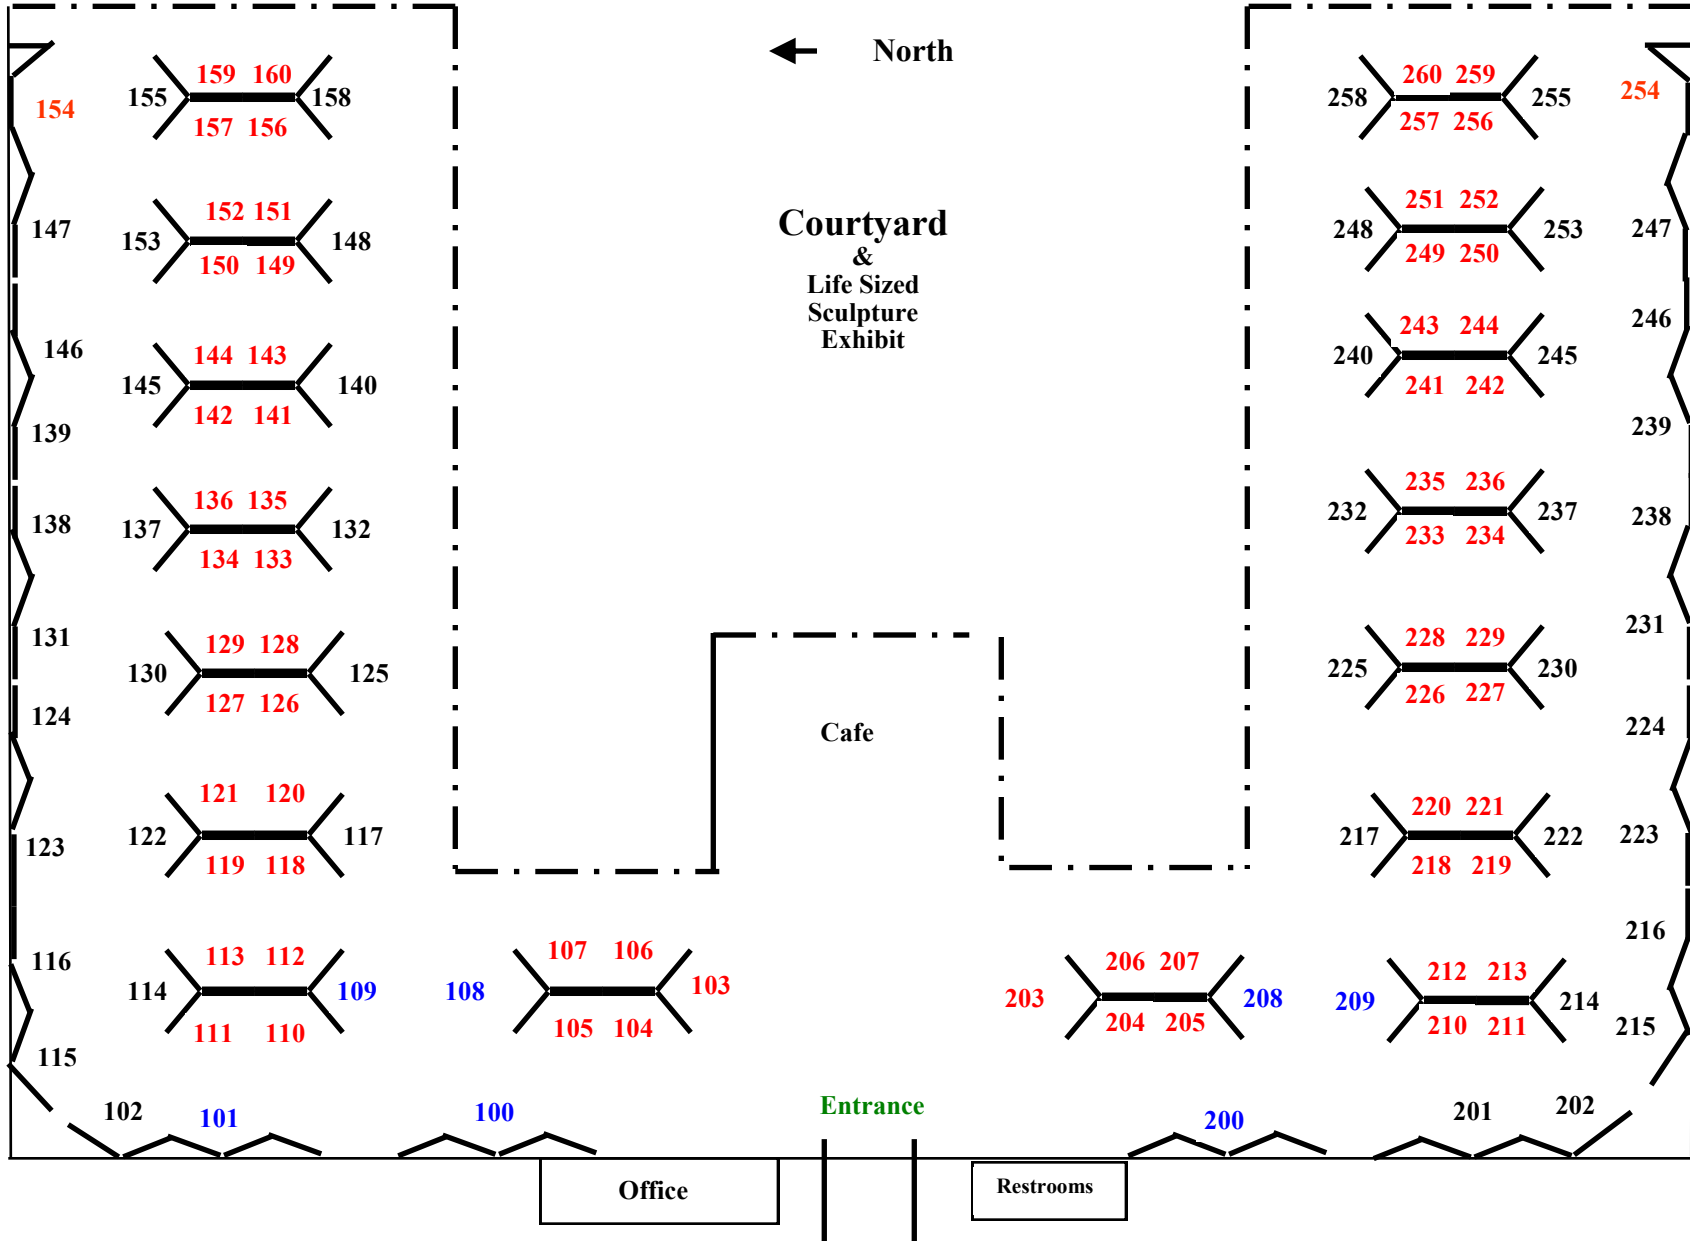

# Hayden Rd.

Mayo Blvd.

Floor Plan for Celebration of Fine Art

Not To Scale use for location position only. Each studio has two walls provided by CFA. Each wall is 8' high x 12' long with the exception of 254 & 154 which have 3, 12' walls. Broken lines are open flaps which close at night or in bad weather.  
**Studio Fees:** Red Studio fee is \$2,800.00, Black Studio fee is \$2,650.00, Blue Studio fee \$2,650.00 + 715.00 per extra wall adjacent.