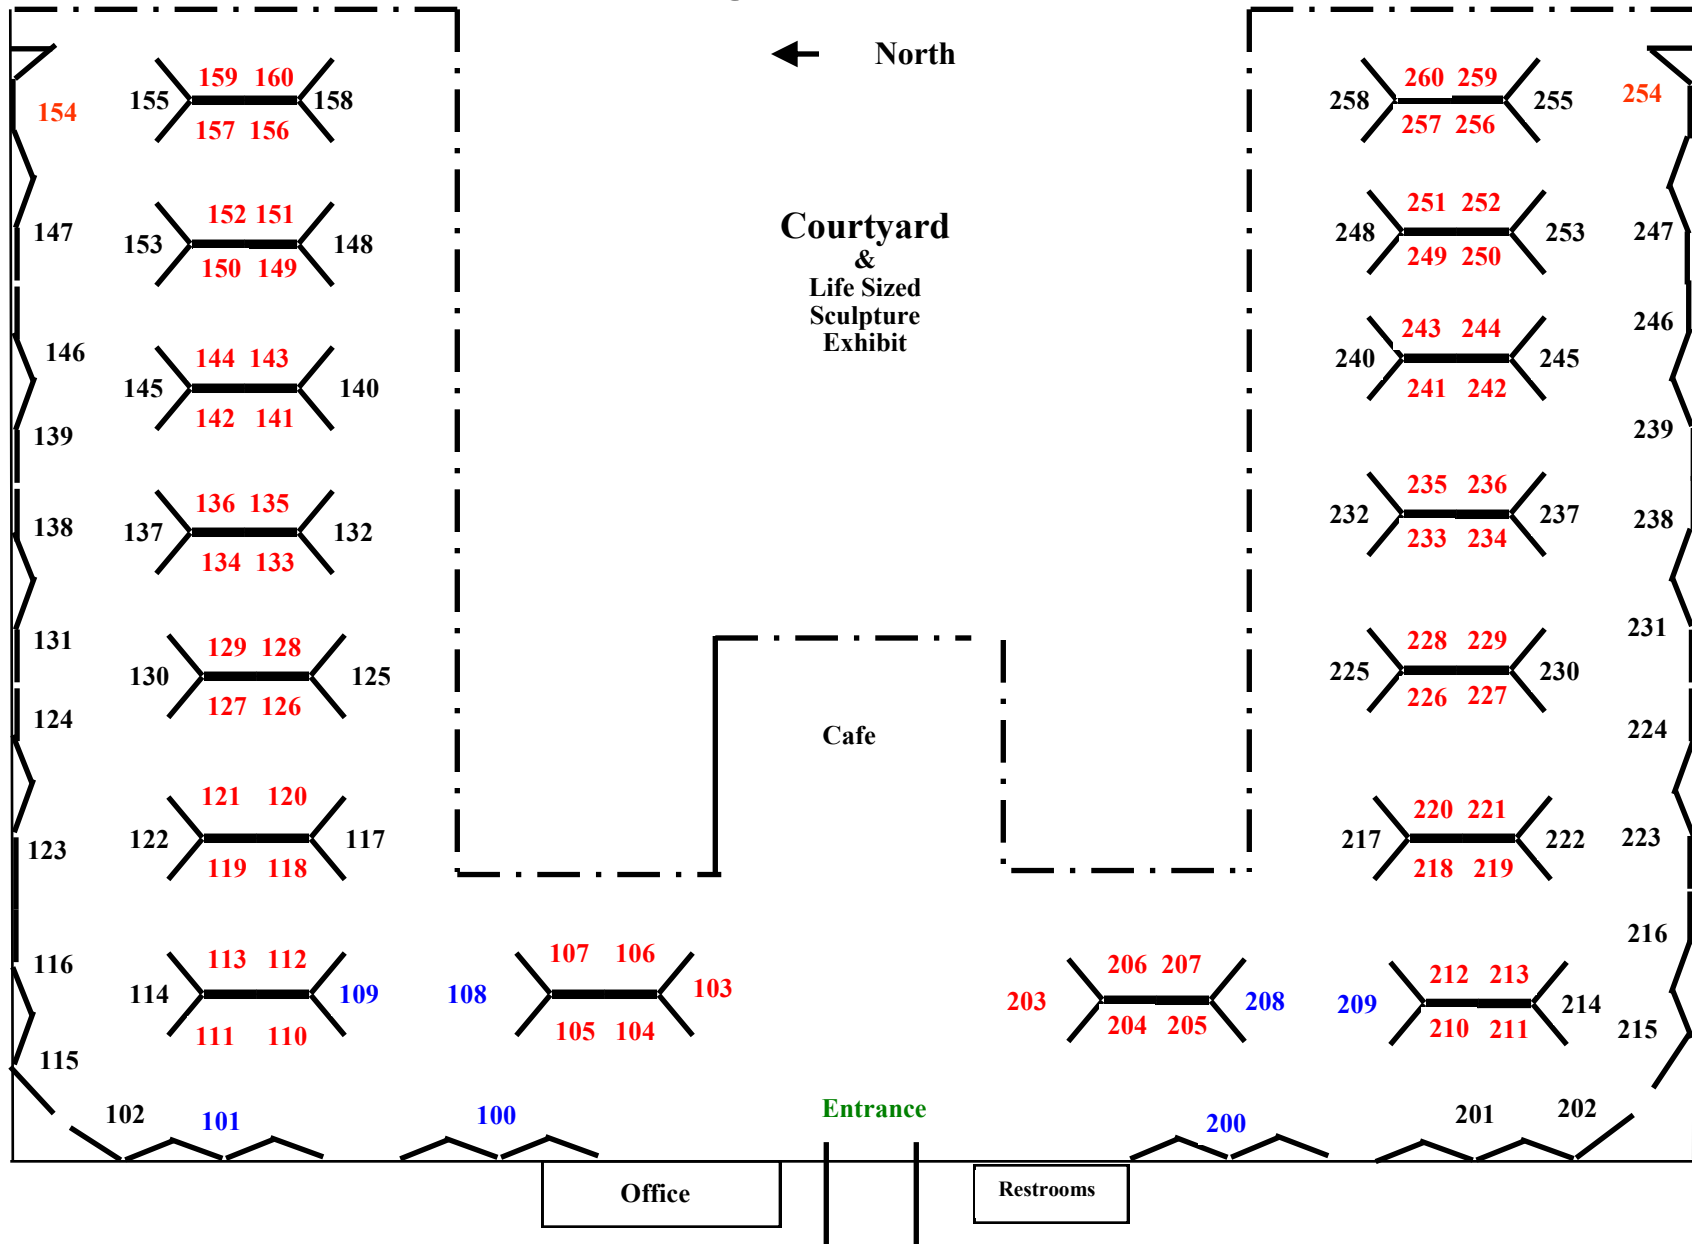

# Hayden Rd.

Mayo Blvd.

Floor Plan for Celebration of Fine Art

Not To Scale use for location position only. Each studio has two walls provided by CFA. Each wall is 8' high x 12' long with the exception of 254 & 154 which have 3, 12' walls. Broken lines are open flaps which close at night or in bad weather.

Studio Fees: Red Studio fee is \$2,950.00, Black Studio fee is \$2,800.00, Blue Studio fee \$2,800.00 + 715.00 per extra wall adjacent.