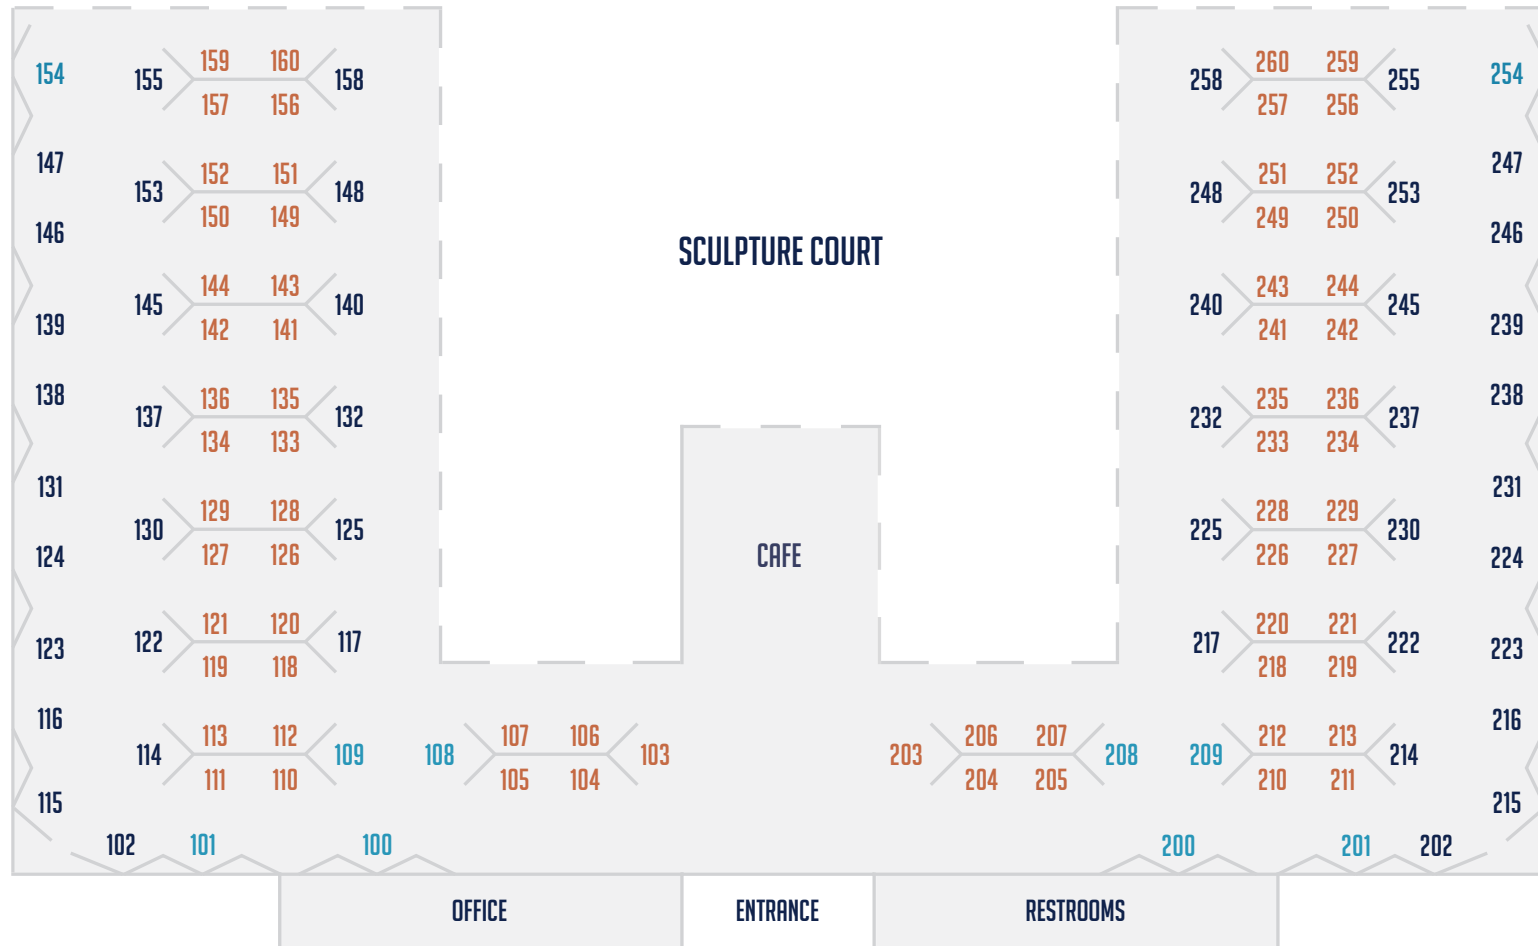

# CELEBRATION OF FINE ART GROUND MAP

## STUDIO FEES

- \$2,950.00
- \$2,800.00
- \$2,800.00 + 715.00 per extra wall adjacent

*Not to scale — use for location position only. Each studio has two walls provided by CFA. Each wall is 8' high x 12' long with the exception of 254 & 154 which have 3, 12' walls. Dashed lines are open flaps which close at night or in bad weather.*